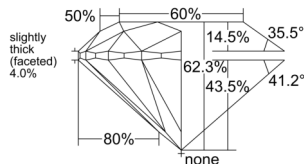

GIA®

FACSIMILE

GIA NATURAL DIAMOND DOSSIER®

May 14, 2026
GIA Report Number 7558258689
Shape and Cutting Style ..... Round Brilliant
Measurements ..... 5.21 - 5.26 x 3.26 mm

GRADING RESULTS

Carat Weight ..... 0.56 carat
Color Grade ..... H
Clarity Grade S11
Cut Grade ..... Excellent

ADDITIONAL GRADING INFORMATION

Polish ..... Excellent
Symmetry ..... Excellent
Fluorescence ..... None
Clarity Characteristics..... Crystal, Cloud
Inscription(s): GIA 7558258689

GIA REPORT 7558258689

Verify this report at GIA.edu

PROPORTIONS

Profile to actual proportions

GRADING SCALES

GIA COLOR SCALE	GIA CLARITY SCALE	GIA CUT SCALE	
D	FLAWLESS	EXCELLENT	
E	INTERNALLY FLAWLESS		
F		VVS₁	VERY GOOD
G	VVS₂		
H	VS₁	GOOD	
I	VS₂		
J	S1₁	FAIR	
K	S1₂		
L	I₁	POOR	
M	I₂		
N	I₃		
O			
P			
Q			
R			
S			
T			
U			
V			
W			
X			
Y			
Z