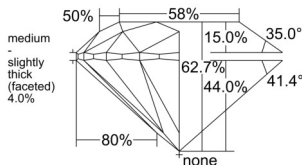

GIA®

FACSIMILE

GIA REPORT 7558259473

Verify this report at GIA.edu

GIA NATURAL DIAMOND DOSSIER®

May 16, 2026
GIA Report Number 7558259473
Shape and Cutting Style ..... Round Brilliant
Measurements ..... 4.30 - 4.34 x 2.71 mm

GRADING RESULTS

Carat Weight ..... 0.31 carat
Color Grade ..... K
Clarity Grade VS1
Cut Grade ..... Excellent

ADDITIONAL GRADING INFORMATION

Polish ..... Excellent
Symmetry ..... Excellent
Fluorescence ..... None
Clarity Characteristics ..... Crystal, Pinpoint
Inscription(s): GIA 7558259473

PROPORTIONS

GRADING SCALES

GIA COLOR SCALE	GIA CLARITY SCALE	GIA CUT SCALE	
D	FLAWLESS	EXCELLENT	
E	INTERNALLY FLAWLESS		
F		VVS₁	VERY GOOD
G	VVS₂		
H	VS₁	GOOD	
I	VS₂		
J	SI₁	FAIR	
K	SI₂		
L	I₁	POOR	
M	I₂		
N	I₃		
O			
P			
Q			
R			
S			
T			
U			
V			
W			
X			
Y			
Z