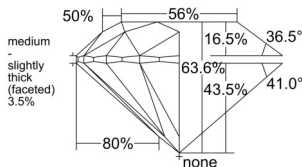

GIA®

FACSIMILE

GIA REPORT 7558261159

Verify this report at GIA.edu

GIA NATURAL DIAMOND DOSSIER®

May 15, 2026
GIA Report Number 7558261159
Shape and Cutting Style ..... Round Brilliant
Measurements ..... 5.59 - 5.64 x 3.57 mm

GRADING RESULTS

Carat Weight ..... 0.70 carat
Color Grade ..... G
Clarity Grade VS2
Cut Grade ..... Excellent

ADDITIONAL GRADING INFORMATION

Polish ..... Excellent
Symmetry ..... Excellent
Fluorescence ..... None
Clarity Characteristics ..... Cloud, Crystal
Inscription(s): GIA 7558261159

PROPORTIONS

GRADING SCALES

GIA COLOR SCALE

COLORLESS	D
	E
	F
	G
	H
	I
	J
NEAR COLORLESS	K
	L
Faint	M
	N
	O
	P
Very Light	Q
	R
	S
	T
	U
	V
Light	W
	X
	Y
	Z

GIA CLARITY SCALE

FLAWLESS	VERY VERY SLIGHTLY INCLUDED	VS₁	VS₂	SI₁	SI₂	I₁	I₂	I₃	
									FLAWLESS
INTERNALLY FLAWLESS	VERY SLIGHTLY INCLUDED								

GIA CUT SCALE

EXCELLENT
VERY GOOD
GOOD
FAIR
POOR