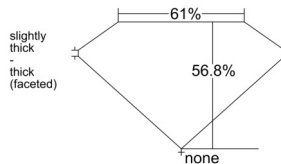

GIA®

FACSIMILE

GIA REPORT

7558261309

Verify this report at GIA.edu

GIA NATURAL DIAMOND DOSSIER®

May 15, 2026
GIA Report Number 7558261309
Shape and Cutting Style ..... Heart Brilliant
Measurements ..... 4.92 x 5.64 x 3.20 mm

GRADING RESULTS

Carat Weight ..... 0.52 carat
Color Grade ..... G
Clarity Grade VS2

ADDITIONAL GRADING INFORMATION

Polish ..... Excellent
Symmetry ..... Very Good
Fluorescence ..... None
Clarity Characteristics..... Crystal, Cloud
Inscription(s): GIA 7558261309

PROPORTIONS

Profile not to actual proportions

GRADING SCALES

GIA COLOR SCALE		GIA CLARITY SCALE			
COLORLESS	D	VERY VERY SLIGHTLY INCLUDED	FLAWLESS		
	E		INTERNALLY FLAWLESS		
	F	VERY SLIGHTLY INCLUDED	VVS₁		
	G		VVS₂		
	H		VS₁		
	NEAR COLORLESS	I	SLIGHTLY INCLUDED	VS₂	
		J		SI₁	
		FAINT	K	INCLUDED	SI₂
			L		I₁
			M		I₂
VERT LIGHT	N	INCLUDED	I₃		
	O				
	P				
	Q				
	R				
	S				
	T				
LIGHT	U				
	V				
	W				
	X				
Y					
Z