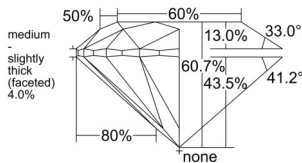

GIA®

FACSIMILE

GIA REPORT

7558270640

Verify this report at GIA.edu

GIA NATURAL DIAMOND DOSSIER®

May 18, 2026
GIA Report Number 7558270640
Shape and Cutting Style ..... Round Brilliant
Measurements ..... 4.32 - 4.33 x 2.63 mm

GRADING RESULTS

Carat Weight ..... 0.30 carat
Color Grade ..... K
Clarity Grade VVS1
Cut Grade ..... Excellent

ADDITIONAL GRADING INFORMATION

Polish ..... Very Good
Symmetry ..... Excellent
Fluorescence ..... None
Clarity Characteristics ..... Pinpoint, Feather
Inscription(s): GIA 7558270640

PROPORTIONS

Profile to actual proportions

GRADING SCALES

GIA COLOR SCALE	GIA CLARITY SCALE	GIA CUT SCALE
COLOURLESS	FLAWLESS	EXCELLENT
D	INTERNALLY FLAWLESS	
E	VVS₁	VERY GOOD
F		
G	VS₁	GOOD
H		
I	SI₁	FAIR
J		
K	I₁	POOR
L		
M	I₂	
N		
O	I₃	
P		
Q		
R		
S		
T		
U		
V		
W		
X		
Y		
Z