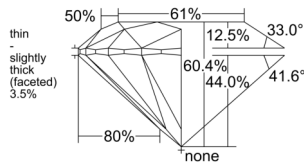

GIA®

FACSIMILE

GIA REPORT

7558272109

Verify this report at GIA.edu

GIA NATURAL DIAMOND DOSSIER®

May 18, 2026
GIA Report Number 7558272109
Shape and Cutting Style ..... Round Brilliant
Measurements ..... 4.76 - 4.78 x 2.88 mm

GRADING RESULTS

Carat Weight ..... 0.40 carat
Color Grade ..... K
Clarity Grade VS1
Cut Grade ..... Excellent

ADDITIONAL GRADING INFORMATION

Polish ..... Excellent
Symmetry ..... Excellent
Fluorescence ..... Faint
Clarity Characteristics ..... Feather, Pinpoint
Inscription(s): GIA 7558272109

PROPORTIONS

Profile to actual proportions

GRADING SCALES

GIA COLOR SCALE

COLORLESS	D
	E
	F
	G
	H
	I
	J
NEAR COLORLESS	K
	L
FAIN	M
	N
	O
	P
	Q
VERY LIGHT	R
	S
	T
	U
	V
	W
	X
	Y
LIGHT	Z

GIA CLARITY SCALE

	FLAWLESS
	INTERNALLY FLAWLESS
VERY VERY SLIGHTLY INCLUDED	VVS₁
	VVS₂
VERY SLIGHTLY INCLUDED	VS₁
	VS₂
SLIGHTLY INCLUDED	SI₁
	SI₂
	I₁
	I₂
INCLUDED	I₃

GIA CUT SCALE

	EXCELLENT
	VERY GOOD
	GOOD
	FAIR
	POOR