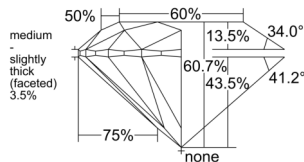

GIA®

FACSIMILE

GIA REPORT 7558273576

Verify this report at GIA.edu

GIA NATURAL DIAMOND DOSSIER®

May 18, 2026
GIA Report Number 7558273576
Shape and Cutting Style ..... Round Brilliant
Measurements ..... 4.31 - 4.33 x 2.62 mm

GRADING RESULTS

Carat Weight ..... 0.30 carat
Color Grade ..... K
Clarity Grade VS2
Cut Grade ..... Excellent

ADDITIONAL GRADING INFORMATION

Polish ..... Excellent
Symmetry ..... Excellent
Fluorescence ..... Faint
Clarity Characteristics ..... Feather, Crystal
Inscription(s): GIA 7558273576

PROPORTIONS

Profile to actual proportions

GRADING SCALES

GIA COLOR SCALE

COLORLESS	D
	E
	F
	G
	H
	I
	J
NEAR COLORLESS	K
	L
	M
	N
	O
	P
	R
	S
	T
	U
	V
	W
	X
	Y
LIGHT	Z

GIA CLARITY SCALE

FLAWLESS	INTERNAL FLAWLESS	
		EXCELLENT
VERY VERY SLIGHTLY INCLUDED	VVS₁	
	VVS₂	
VERY SLIGHTLY INCLUDED	VS₁	
	VS₂	
SLIGHTLY INCLUDED	SI₁	
	SI₂	
INCLUDED	I₁	
	I₂	
	I₃	

GIA CUT SCALE

EXCELLENT
VERY GOOD
GOOD
FAIR
POOR