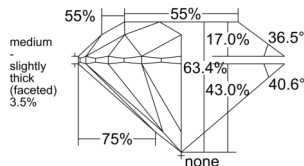

GIA®

FACSIMILE

GIA REPORT

7558278516

Verify this report at GIA.edu

GIA NATURAL DIAMOND DOSSIER®

May 20, 2026
GIA Report Number 7558278516
Shape and Cutting Style ..... Round Brilliant
Measurements ..... 5.32 - 5.36 x 3.39 mm

GRADING RESULTS

Carat Weight ..... 0.60 carat
Color Grade ..... F
Clarity Grade VS1
Cut Grade ..... Excellent

ADDITIONAL GRADING INFORMATION

Polish ..... Excellent
Symmetry ..... Excellent
Fluorescence ..... None
Clarity Characteristics ..... Cloud, Feather
Inscription(s): GIA 7558278516

PROPORTIONS

Profile to actual proportions