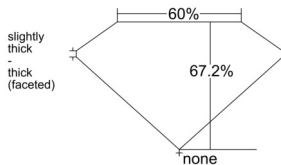

GIA®

FACSIMILE

GIA REPORT 7558279155

Verify this report at GIA.edu

GIA NATURAL DIAMOND DOSSIER®

May 19, 2026
GIA Report Number 7558279155
Shape and Cutting Style ..... Marquise Brilliant
Measurements ..... 8.78 x 4.36 x 2.93 mm

GRADING RESULTS

Carat Weight ..... 0.70 carat
Color Grade ..... D
Clarity Grade VS1

ADDITIONAL GRADING INFORMATION

Polish ..... Excellent
Symmetry ..... Excellent
Fluorescence ..... Medium Blue
Clarity Characteristics ..... Crystal
Inscription(s): GIA 7558279155

PROPORTIONS

Profile not to actual proportions

GRADING SCALES

GIA COLOR SCALE		GIA CLARITY SCALE	
COLORLESS	D	VERY VERY SLIGHTLY INCLUDED	FLAWLESS
	E		INTERNALLY FLAWLESS
	F		VVS₁
	G		VVS₂
	H		VS₁
	I		VS₂
	J		SI₁
	K		SI₂
	L		I₁
	M		I₂
NEAR COLORLESS	N	SLIGHTLY INCLUDED	I₃
	O		
	P		
	Q		
FAINT	R		
	S		
	T		
	U		
VERY LIGHT	V		
	W		
	X		
	Y		
LIGHT	Z