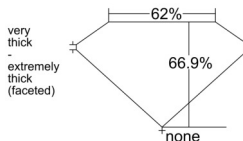

GIA®

FACSIMILE

GIA REPORT 7558279261

Verify this report at GIA.edu

GIA NATURAL DIAMOND DOSSIER®

May 19, 2026
GIA Report Number 7558279261
Shape and Cutting Style ..... Pear Brilliant
Measurements ..... 7.95 x 5.11 x 3.42 mm

GRADING RESULTS

Carat Weight ..... 0.91 carat
Color Grade L
Clarity Grade VS2

ADDITIONAL GRADING INFORMATION

Polish ..... Excellent
Symmetry ..... Excellent
Fluorescence ..... Medium Blue
Clarity Characteristics..... Twinning Wisp, Crystal, Cloud
Inspection(s): GIA 7558279261

PROPORTIONS

Profile not to actual proportions

GRADING SCALES

GIA COLOR SCALE		GIA CLARITY SCALE			
COLORLESS	D	VERY VERY SLIGHTLY INCLUDED	FLAWLESS		
	E		INTERNALLY FLAWLESS		
	F	VERY SLIGHTLY INCLUDED	VVS₁		
	G		VVS₂		
	H		VS₁		
	NEAR COLORLESS	I	SLIGHTLY INCLUDED	VS₂	
		J		SI₁	
		FAINT	K	INCLUDED	SI₂
			L		I₁
			M		I₂
VERT LIGHT	N	LIGHT	I₃		
	O				
	P				
	Q				
	R