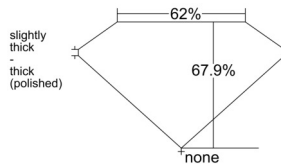

GIA®

FACSIMILE

GIA REPORT

7558282784

Verify this report at GIA.edu

GIA NATURAL DIAMOND DOSSIER®

May 18, 2026
GIA Report Number 7558282784
Shape and Cutting Style ..... **Cut-Cornered Rectangular Modified Brilliant**
Measurements ..... 5.01 x 3.64 x 2.47 mm

GRADING RESULTS

Carat Weight ..... 0.40 carat
Color Grade ..... E
Clarity Grade VVS2

ADDITIONAL GRADING INFORMATION

Polish ..... Excellent
Symmetry ..... Very Good
Fluorescence ..... None
Clarity Characteristics ..... Pinpoint
Inscription(s): GIA 7558282784

PROPORTIONS

Profile not to actual proportions

GRADING SCALES

GIA COLOR SCALE		GIA CLARITY SCALE			
COLORLESS	D	VERY VERY SLIGHTLY INCLUDED	FLAWLESS		
	E		INTERNALLY FLAWLESS		
	F	VERY SLIGHTLY INCLUDED	VVS₁		
	G		VVS₂		
	H		VS₁		
	NEAR COLORLESS	I	SLIGHTLY INCLUDED	VS₂	
		J		SI₁	
		FAINT	K	INCLUDED	SI₂
			L		I₁
			M		I₂
VERT LIGHT			N	INCLUDED	I₃
			O		
			P		
	Q				
LIGHT	R				
	S				
	T				
	U				
	V				
	Z