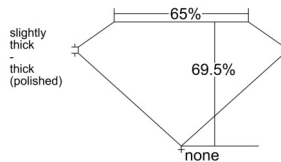

GIA®

FACSIMILE

GIA REPORT

7558284063

Verify this report at GIA.edu

GIA NATURAL DIAMOND DOSSIER®

May 19, 2026
GIA Report Number 7558284063
Shape and Cutting Style ..... Emerald Cut
Measurements ..... 5.15 x 3.68 x 2.56 mm

GRADING RESULTS

Carat Weight ..... 0.50 carat
Color Grade ..... G
Clarity Grade VS1

ADDITIONAL GRADING INFORMATION

Polish ..... Excellent
Symmetry ..... Very Good
Fluorescence ..... None
Clarity Characteristics ..... Crystal, Pinpoint
Inscription(s): GIA 7558284063

PROPORTIONS

Profile not to actual proportions

GRADING SCALES

GIA COLOR SCALE		GIA CLARITY SCALE			
COLORLESS	D	VERY VERY SLIGHTLY INCLUDED	FLAWLESS		
	E		INTERNALLY FLAWLESS		
	F	VERY SLIGHTLY INCLUDED	VVS₁		
	G		VVS₂		
	H		VS₁		
	NEAR COLORLESS	I	SLIGHTLY INCLUDED	VS₂	
		J		SI₁	
		FAINT	K	INCLUDED	SI₂
			L		I₁
			M		I₂
VERT LIGHT	N	LIGHT	I₃		
	O				
	P				
	Q				
	R