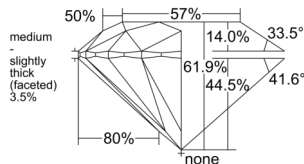

GIA®

FACSIMILE

GIA REPORT 7558287316

Verify this report at GIA.edu

GIA NATURAL DIAMOND DOSSIER®

May 20, 2026
GIA Report Number 7558287316
Shape and Cutting Style ..... Round Brilliant
Measurements ..... 4.30 - 4.33 x 2.67 mm

GRADING RESULTS

Carat Weight ..... 0.30 carat
Color Grade L
Clarity Grade VS1
Cut Grade ..... Excellent

ADDITIONAL GRADING INFORMATION

Polish ..... Excellent
Symmetry ..... Excellent
Fluorescence ..... None
Clarity Characteristics ..... Feather
Inscription(s): GIA 7558287316

PROPORTIONS

Profile to actual proportions