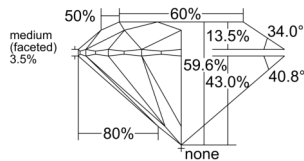

GIA®

FACSIMILE

GIA REPORT

7558288461

Verify this report at GIA.edu

GIA NATURAL DIAMOND DOSSIER®

May 20, 2026
GIA Report Number 7558288461
Shape and Cutting Style ..... Round Brilliant
Measurements ..... 4.35 - 4.36 x 2.60 mm

GRADING RESULTS

Carat Weight ..... 0.30 carat
Color Grade ..... J
Clarity Grade VS1
Cut Grade ..... Excellent

ADDITIONAL GRADING INFORMATION

Polish ..... Excellent
Symmetry ..... Excellent
Fluorescence ..... None
Clarity Characteristics ..... Cloud
Inscription(s): GIA 7558288461

PROPORTIONS

Profile to actual proportions

GRADING SCALES

GIA COLOR SCALE

COLOURLESS	D
	E
	F
	G
	H
	I
	J
NEAR COLOURLESS	K
	L
	M
	N
	O
	P
	Q
	R
	S
	T
	U
	V
	W
	X
	Y
LIGHT	Z

GIA CLARITY SCALE

VERY VERY SLIGHTLY INCLUDED	FLAWLESS
	INTERNALLY FLAWLESS
VERY SLIGHTLY INCLUDED	VVS₁
	VVS₂
SLIGHTLY INCLUDED	VS₁
	VS₂
INCLUDED	SI₁
	SI₂
	I₁
	I₂
	I₃

GIA CUT SCALE

EXCELLENT
VERY GOOD
GOOD
FAIR
POOR