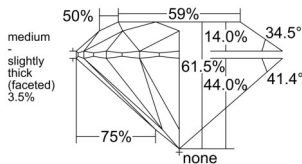

GIA®

FACSIMILE

GIA REPORT 7558290358

Verify this report at GIA.edu

GIA NATURAL DIAMOND DOSSIER®

May 20, 2026
GIA Report Number 7558290358
Shape and Cutting Style ..... Round Brilliant
Measurements ..... 4.29 - 4.32 x 2.65 mm

GRADING RESULTS

Carat Weight ..... 0.30 carat
Color Grade I
Clarity Grade VS1
Cut Grade ..... Excellent

ADDITIONAL GRADING INFORMATION

Polish ..... Excellent
Symmetry ..... Excellent
Fluorescence ..... None
Clarity Characteristics..... Cloud, Crystal, Pinpoint
Inscription(s): GIA 7558290358

PROPORTIONS

Profile to actual proportions