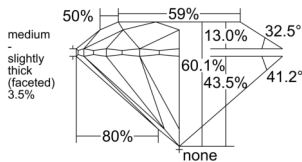

GIA®

FACSIMILE

GIA REPORT

7558292058

Verify this report at GIA.edu

GIA NATURAL DIAMOND DOSSIER®

May 20, 2026
GIA Report Number 7558292058
Shape and Cutting Style ..... Round Brilliant
Measurements ..... 4.46 - 4.48 x 2.69 mm

GRADING RESULTS

Carat Weight ..... 0.32 carat
Color Grade I
Clarity Grade VS1
Cut Grade ..... Excellent

ADDITIONAL GRADING INFORMATION

Polish ..... Excellent
Symmetry ..... Excellent
Fluorescence ..... None
Clarity Characteristics ..... Cloud, Pinpoint
Inscription(s): GIA 7558292058

PROPORTIONS

Profile to actual proportions

GRADING SCALES

GIA COLOR SCALE

COLORLESS	D
	E
	F
	G
	H
	I
	J
NEAR COLORLESS	K
	L
	M
	N
	O
	P
	Q
	R
	S
	T
	U
	V
	W
	X
	Y
LIGHT	Z

GIA CLARITY SCALE

FLAWLESS	VERY VERY SLIGHTLY INCLUDED	VS₁	VS₂	SLIGHTLY INCLUDED	SI₁	SI₂	I₁	I₂	I₃									
										VERY SLIGHTLY INCLUDED	VERY SLIGHTLY INCLUDED	VERY SLIGHTLY INCLUDED	VERY SLIGHTLY INCLUDED	VERY SLIGHTLY INCLUDED	VERY SLIGHTLY INCLUDED	VERY SLIGHTLY INCLUDED	VERY SLIGHTLY INCLUDED	VERY SLIGHTLY INCLUDED

GIA CUT SCALE

EXCELLENT
VERY GOOD
GOOD
FAIR
POOR