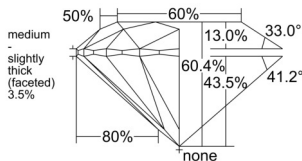

GIA®

FACSIMILE

GIA REPORT 7558293579

Verify this report at GIA.edu

GIA NATURAL DIAMOND DOSSIER®

May 21, 2026
GIA Report Number 7558293579
Shape and Cutting Style ..... Round Brilliant
Measurements ..... 5.17 - 5.20 x 3.13 mm

GRADING RESULTS

Carat Weight ..... 0.51 carat
Color Grade ..... J
Clarity Grade VS1
Cut Grade ..... Excellent

ADDITIONAL GRADING INFORMATION

Polish ..... Excellent
Symmetry ..... Excellent
Fluorescence ..... None
Clarity Characteristics..... Crystal, Feather, Cloud, Pinpoint
Inscription(s): GIA 7558293579

PROPORTIONS

Profile to actual proportions