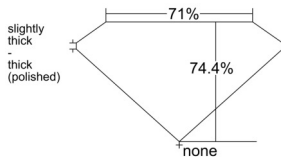

GIA®

FACSIMILE

GIA REPORT 7558295428

Verify this report at GIA.edu

GIA NATURAL DIAMOND DOSSIER®

May 19, 2026
GIA Report Number 7558295428
Shape and Cutting Style ..... Square Modified Brilliant
Measurements ..... 4.26 x 4.24 x 3.16 mm

GRADING RESULTS

Carat Weight ..... 0.50 carat
Color Grade ..... G
Clarity Grade VS1

ADDITIONAL GRADING INFORMATION

Polish ..... Excellent
Symmetry ..... Very Good
Fluorescence ..... None
Clarity Characteristics ..... Feather, Pinpoint
Inscription(s): GIA 7558295428

PROPORTIONS

Profile not to actual proportions

GRADING SCALES

GIA COLOR SCALE		GIA CLARITY SCALE			
COLORLESS	D	NEAR COLORLESS	FLAWLESS		
	E		INTERNALLY FLAWLESS		
	F		VERY VERY SLIGHTLY INCLUDED	VVS₁	
	G			VVS₂	
	H		VERY SLIGHTLY INCLUDED	VS₁	
	I			VS₂	
	J			SLIGHTLY INCLUDED	SI₁
	K		SI₂		
	FAINT		L	VERT LIGHT	I₁
			M		
N		I₂			
O					
P		INCLUDED	I₃		
Q					
R					
LIGHT		S			
	T				
	U				
	V				
	W				
	X				
Y					
Z