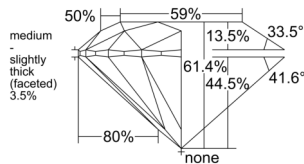

GIA®

FACSIMILE

GIA REPORT

7558297384

Verify this report at GIA.edu

GIA NATURAL DIAMOND DOSSIER®

May 19, 2026
GIA Report Number 7558297384
Shape and Cutting Style ..... Round Brilliant
Measurements ..... 4.78 - 4.80 x 2.94 mm

GRADING RESULTS

Carat Weight ..... 0.41 carat
Color Grade ..... G
Clarity Grade S11
Cut Grade ..... Excellent

ADDITIONAL GRADING INFORMATION

Polish ..... Excellent
Symmetry ..... Excellent
Fluorescence ..... None
Clarity Characteristics..... Cloud, Crystal, Feather
Inscription(s): GIA 7558297384

PROPORTIONS

Profile to actual proportions

GRADING SCALES

GIA COLOR SCALE

COLOURESS	D
	E
	F
	G
	H
	I
	J
NEAR COLOURESS	K
	L
FANIT	M
	N
	O
	P
	Q
VERY LIGHT	R
	S
	T
	U
	V
	W
	X
	Y
LIGHT	Z

GIA CLARITY SCALE

FLAWLESS	VERY VERY SLIGHTLY INCLUDED	VS₁	VS₂	SI₁	SI₂	I₁	I₂	I₃			
									VERY SLIGHTLY INCLUDED	SLIGHTLY INCLUDED	INCLUDED

GIA CUT SCALE

EXCELLENT
VERY GOOD
GOOD
FAIR
POOR