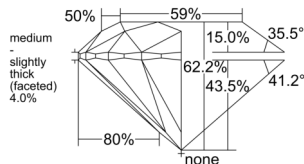

GIA®

FACSIMILE

GIA REPORT

7558306947

Verify this report at GIA.edu

GIA NATURAL DIAMOND DOSSIER®

May 21, 2026
GIA Report Number 7558306947
Shape and Cutting Style ..... Round Brilliant
Measurements ..... 5.10 - 5.12 x 3.18 mm

GRADING RESULTS

Carat Weight ..... 0.51 carat
Color Grade ..... F
Clarity Grade VS2
Cut Grade ..... Excellent

ADDITIONAL GRADING INFORMATION

Polish ..... Excellent
Symmetry ..... Excellent
Fluorescence ..... None
Clarity Characteristics ..... Crystal, Feather
Inscription(s): GIA 7558306947

PROPORTIONS

Profile to actual proportions

GRADING SCALES

GIA COLOR SCALE

COLORED	D
	E
	F
	G
	H
	I
	J
NEAR COLORLESS	K
	L
FAIN	M
	N
	O
	P
	Q
	R
	S
	T
	U
	V
	W
	X
	Y
LIGHT	Z

GIA CLARITY SCALE

VERY VERY SLIGHTLY INCLUDED	FLAWLESS
	INTERNALLY FLAWLESS
VERY SLIGHTLY INCLUDED	VVS₁
	VVS₂
SLIGHTLY INCLUDED	VS₁
	VS₂
INCLUDED	SI₁
	SI₂
	I₁
	I₂
	I₃

GIA CUT SCALE

EXCELLENT
VERY GOOD
GOOD
FAIR
POOR