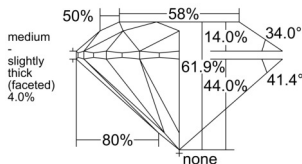

GIA®

FACSIMILE

GIA REPORT

7558311934

Verify this report at GIA.edu

GIA NATURAL DIAMOND DOSSIER®

May 22, 2026
GIA Report Number 7558311934
Shape and Cutting Style ..... Round Brilliant
Measurements ..... 4.30 - 4.31 x 2.67 mm

GRADING RESULTS

Carat Weight ..... 0.30 carat
Color Grade ..... K
Clarity Grade VVS1
Cut Grade ..... Excellent

ADDITIONAL GRADING INFORMATION

Polish ..... Excellent
Symmetry ..... Excellent
Fluorescence ..... Faint
Clarity Characteristics ..... Feather
Inscription(s): GIA 7558311934

PROPORTIONS

Profile to actual proportions

GRADING SCALES

GIA COLOR SCALE	GIA CLARITY SCALE	GIA CUT SCALE	
D	FLAWLESS	EXCELLENT	
E	INTERNALLY FLAWLESS		
F		VVS₁	VERY GOOD
G	VVS₂		
H	VS₁	GOOD	
I	VS₂		
J	SI₁	FAIR	
K	SI₂		
L	I₁	POOR	
M	I₂		
N	I₃		
O			
P			
Q			
R			
S			
T			
U			
V			
W			
X			
Y			
Z