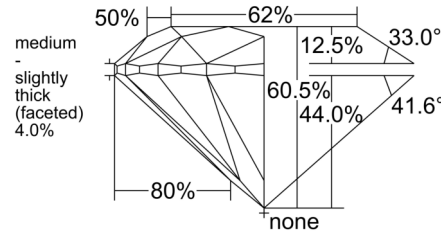

GIA NATURAL DIAMOND GRADING REPORT

May 21, 2026
GIA Report Number 7558312432
Shape and Cutting Style ..... Round Brilliant
Measurements ..... 6.41 - 6.46 x 3.89 mm

GRADING RESULTS

Carat Weight ..... 1.00 carat
Color Grade ..... J
Clarity Grade SI1
Cut Grade ..... Excellent

ADDITIONAL GRADING INFORMATION

Polish ..... Excellent
Symmetry ..... Excellent
Fluorescence ..... None

Inscription(s): GIA 7558312432

Comments: Additional clouds are not shown. Pinpoints are not shown.

PROPORTIONS

Profile to actual proportions