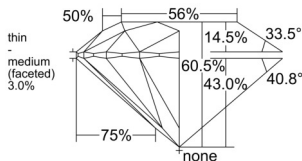

GIA®

FACSIMILE

GIA REPORT 7558321420

Verify this report at GIA.edu

GIA NATURAL DIAMOND DOSSIER®

May 28, 2026
GIA Report Number 7558321420
Shape and Cutting Style ..... Round Brilliant
Measurements ..... 4.50 - 4.52 x 2.73 mm

GRADING RESULTS

Carat Weight ..... 0.33 carat
Color Grade ..... E
Clarity Grade VS2
Cut Grade ..... Excellent

ADDITIONAL GRADING INFORMATION

Polish ..... Excellent
Symmetry ..... Excellent
Fluorescence ..... None
Clarity Characteristics ..... Cloud, Crystal
Inscription(s): GIA 7558321420

PROPORTIONS

Profile to actual proportions