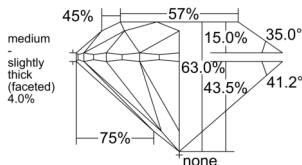

GIA®

FACSIMILE

GIA REPORT

7558327421

Verify this report at GIA.edu

GIA NATURAL DIAMOND DOSSIER®

May 22, 2026
GIA Report Number 7558327421
Shape and Cutting Style ..... Round Brilliant
Measurements ..... 4.70 - 4.73 x 2.97 mm

GRADING RESULTS

Carat Weight ..... 0.41 carat
Color Grade ..... H
Clarity Grade VVS2
Cut Grade ..... Excellent

ADDITIONAL GRADING INFORMATION

Polish ..... Excellent
Symmetry ..... Excellent
Fluorescence ..... None
Clarity Characteristics ..... Needle, Pinpoint
Inscription(s): GIA 7558327421

PROPORTIONS

Profile to actual proportions

GRADING SCALES

GIA COLOR SCALE

COLORLESS	D
	E
	F
	G
	H
	I
	J
NEAR COLORLESS	K
	L
Faint	M
	N
	O
	P
Very Light	Q
	R
	S
	T
	U
	V
Light	W
	X
	Y
	Z

GIA CLARITY SCALE

FLAWLESS	VERY VERY SLIGHTLY INCLUDED	VVS₁	VVS₂	VS₁	VS₂	SI₁	SI₂	I₁	I₂	I₃	
											INTERNAL FLAWLESS

GIA CUT SCALE

EXCELLENT
VERY GOOD
GOOD
FAIR
POOR