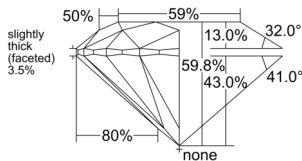

GIA®

FACSIMILE

GIA REPORT 7558329961

Verify this report at GIA.edu

GIA NATURAL DIAMOND DOSSIER®

May 22, 2026
GIA Report Number 7558329961
Shape and Cutting Style ..... Round Brilliant
Measurements ..... 4.33 - 4.35 x 2.60 mm

GRADING RESULTS

Carat Weight ..... 0.30 carat
Color Grade ..... D
Clarity Grade VVS1
Cut Grade ..... Excellent

ADDITIONAL GRADING INFORMATION

Polish ..... Excellent
Symmetry ..... Excellent
Fluorescence ..... Medium Blue
Clarity Characteristics ..... Pinpoint, Feather
Inspection(s): GIA 7558329961

PROPORTIONS

Profile to actual proportions

GRADING SCALES

GIA COLOR SCALE	GIA CLARITY SCALE	GIA CUT SCALE	
D	FLAWLESS	EXCELLENT	
E	INTERNALLY FLAWLESS		
F		VVS₁	VERY GOOD
G	VVS₂		
H	VS₁	GOOD	
I	VS₂		
J	SI₁	FAIR	
K	SI₂		
L	I₁	POOR	
M			
N			
O	I₂		
P			
Q			
R	I₃		
S			
T			
U			
V			
W			
X			
Y			
Z