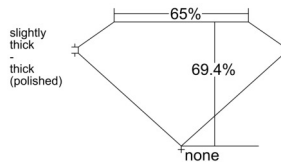

GIA®

FACSIMILE

GIA REPORT

7558344436

Verify this report at GIA.edu

GIA NATURAL DIAMOND DOSSIER®

May 27, 2026
GIA Report Number **7558344436**
Shape and Cutting Style ..... **Emerald Cut**
Measurements ..... **6.01 x 4.42 x 3.07 mm**

GRADING RESULTS

Carat Weight ..... **0.80 carat**
Color Grade ..... **F**
Clarity Grade **VS1**

ADDITIONAL GRADING INFORMATION

Polish ..... **Excellent**
Symmetry ..... **Very Good**
Fluorescence ..... **None**
Clarity Characteristics..... **Crystal, Needle, Pinpoint**
Inscription(s): **GIA 7558344436**

PROPORTIONS

Profile not to actual proportions

GRADING SCALES

GIA COLOR SCALE		GIA CLARITY SCALE			
COLORLESS	D	VERY VERY SLIGHTLY INCLUDED	FLAWLESS		
	E		INTERNALLY FLAWLESS		
	F		VS₁		
	NEAR COLORLESS	G	VERY SLIGHTLY INCLUDED	VS₂	
		H		VS₁	
		FANT	I	SLIGHTLY INCLUDED	VS₂
			J		SI₁
	LIGHT	K	INCLUDED	SI₂	
		L		I₁	
		M	I₂		
N					
O					
P		I₃			
Q					
R					
S					
T					
U					
V					
W					
X					
Y					
Z