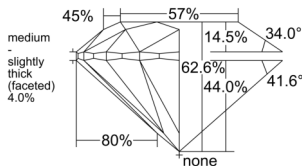

GIA®

FACSIMILE

GIA REPORT

7558346181

Verify this report at GIA.edu

GIA NATURAL DIAMOND DOSSIER®

June 10, 2026
GIA Report Number **7558346181**
Shape and Cutting Style ..... **Round Brilliant**
Measurements ..... **4.27 - 4.29 x 2.68 mm**

GRADING RESULTS

Carat Weight ..... **0.30 carat**
Color Grade ..... **G**
Clarity Grade **VVS1**
Cut Grade ..... **Excellent**

ADDITIONAL GRADING INFORMATION

Polish ..... **Excellent**
Symmetry ..... **Excellent**
Fluorescence ..... **None**
Clarity Characteristics... **Cloud, Pinpoint, Feather, Manufacturing Remnant**

Inscription(s): GIA 7558346181

PROPORTIONS

Profile to actual proportions