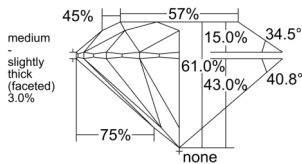

GIA®

FACSIMILE

GIA REPORT 7558349235

Verify this report at GIA.edu

GIA NATURAL DIAMOND DOSSIER®

May 26, 2026
GIA Report Number 7558349235
Shape and Cutting Style ..... Round Brilliant
Measurements ..... 4.55 - 4.57 x 2.78 mm

GRADING RESULTS

Carat Weight ..... 0.35 carat
Color Grade ..... G
Clarity Grade VS2
Cut Grade ..... Excellent

ADDITIONAL GRADING INFORMATION

Polish ..... Excellent
Symmetry ..... Excellent
Fluorescence ..... None
Clarity Characteristics ..... Cloud
Inscription(s): GIA 7558349235

PROPORTIONS

Profile to actual proportions

GRADING SCALES

GIA COLOR SCALE

COLORED	D
	E
	F
	G
	H
	I
	J
NEAR COLORLESS	K
	L
Faint	M
	N
	O
	P
	Q
	R
	S
	T
	U
	V
	W
	X
	Y
Light	Z

GIA CLARITY SCALE

FLAWLESS	VERY VERY SLIGHTLY INCLUDED	VS₁	VS₂	SI₁	SI₂	I₁	I₂	I₃	
									FLAWLESS
INTERNALLY FLAWLESS	VERY SLIGHTLY INCLUDED								

GIA CUT SCALE

EXCELLENT
VERY GOOD
GOOD
FAIR
POOR