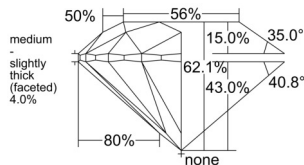

GIA®

FACSIMILE

GIA REPORT

7558354541

Verify this report at GIA.edu

GIA NATURAL DIAMOND DOSSIER®

May 27, 2026
GIA Report Number 7558354541
Shape and Cutting Style ..... Round Brilliant
Measurements ..... 4.45 - 4.47 x 2.77 mm

GRADING RESULTS

Carat Weight ..... 0.34 carat
Color Grade I
Clarity Grade VVS1
Cut Grade ..... Excellent

ADDITIONAL GRADING INFORMATION

Polish ..... Excellent
Symmetry ..... Excellent
Fluorescence ..... None
Clarity Characteristics ..... Pinpoint
Inscription(s): GIA 7558354541

PROPORTIONS

Profile to actual proportions

GRADING SCALES

GIA COLOR SCALE

COLORLESS	D
	E
	F
	G
	H
	I
NEAR COLORLESS	J
	K
	L
FAIN	M
	N
	O
	P
VERY LIGHT	Q
	R
	S
	T
	U
	V
	W
	X
	Y
LIGHT	Z

GIA CLARITY SCALE

FLAWLESS	INTERNAL FLAWLESS	
		FLAWLESS
VERY VERY SLIGHTLY INCLUDED	VVS₁	
	VVS₂	
VERY SLIGHTLY INCLUDED	VS₁	
	VS₂	
SLIGHTLY INCLUDED	SI₁	
	SI₂	
INCLUDED	I₁	
	I₂	
	I₃	

GIA CUT SCALE

EXCELLENT
VERY GOOD
GOOD
FAIR
POOR