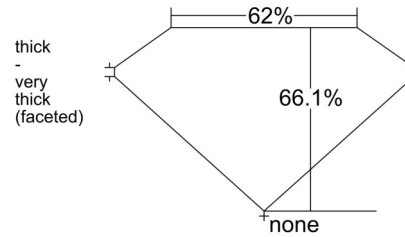

GIA NATURAL DIAMOND GRADING REPORT

May 28, 2026
GIA Report Number 7558367901
Shape and Cutting Style Oval Brilliant
Measurements 7.76 x 5.41 x 3.57 mm

GRADING RESULTS

Carat Weight 1.01 carat
Color Grade D
Clarity Grade SI1

Profile not to actual proportions

CLARITY CHARACTERISTICS

KEY TO SYMBOLS*

- ☉ Cloud
- Crystal
- Pinpoint

* Red symbols denote internal characteristics (inclusions). Green or black symbols denote external characteristics (blemishes). Diagram is an approximate representation of the diamond, and symbols shown indicate type, position, and approximate size of clarity characteristics. All clarity characteristics may not be shown. Details of finish are not shown.