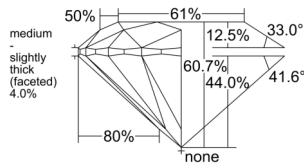

GIA®

FACSIMILE

GIA REPORT

7558372440

Verify this report at GIA.edu

GIA NATURAL DIAMOND DOSSIER®

May 30, 2026
GIA Report Number 7558372440
Shape and Cutting Style ..... Round Brilliant
Measurements ..... 4.32 - 4.33 x 2.63 mm

GRADING RESULTS

Carat Weight ..... 0.30 carat
Color Grade I
Clarity Grade VS1
Cut Grade ..... Excellent

ADDITIONAL GRADING INFORMATION

Polish ..... Very Good
Symmetry ..... Excellent
Fluorescence ..... None
Clarity Characteristics ..... Crystal
Inscription(s): GIA 7558372440

PROPORTIONS

Profile to actual proportions

GRADING SCALES

GIA COLOR SCALE

COLORESS	D
	E
	F
	G
	H
	I
	J
NEAR COLORESS	K
	L
Faint	M
	N
	O
	P
	Q
	R
	S
	T
	U
	V
	W
	X
	Y
Light	Z

GIA CLARITY SCALE

FLAWLESS	VERY VERY SLIGHTLY INCLUDED	VS₁	VS₂	SL₁	SL₂	I₁	I₂	I₃			
									VERY SLIGHTLY INCLUDED	SLIGHTLY INCLUDED	INCLUDED

GIA CUT SCALE

EXCELLENT
VERY GOOD
GOOD
FAIR
POOR