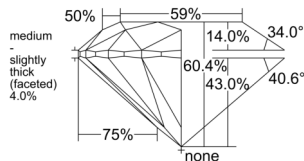

GIA®

FACSIMILE

GIA REPORT 7558372835

Verify this report at GIA.edu

GIA NATURAL DIAMOND DOSSIER®

June 01, 2026
GIA Report Number 7558372835
Shape and Cutting Style ..... Round Brilliant
Measurements ..... 4.61 - 4.63 x 2.79 mm

GRADING RESULTS

Carat Weight ..... 0.37 carat
Color Grade ..... J
Clarity Grade S11
Cut Grade ..... Excellent

ADDITIONAL GRADING INFORMATION

Polish ..... Excellent
Symmetry ..... Excellent
Fluorescence ..... None
Clarity Characteristics ..... Feather
Inscription(s): GIA 7558372835

PROPORTIONS

Profile to actual proportions

GRADING SCALES

GIA COLOR SCALE

COLOURESS	D
	E
	F
	G
	H
	I
	J
NEAR COLOURESS	K
	L
FAIN	M
	N
	O
	P
VERY LIGHT	Q
	R
	S
	T
	U
	V
LIGHT	W
	X
	Y
	Z

GIA CLARITY SCALE

VERY VERY SLIGHTLY INCLUDED	FLAWLESS
	INTERNALLY FLAWLESS
VERY SLIGHTLY INCLUDED	VVS₁
	VVS₂
SLIGHTLY INCLUDED	VS₁
	VS₂
INCLUDED	SI₁
	SI₂
	I₁
	I₂
	I₃

GIA CUT SCALE

EXCELLENT
VERY GOOD
GOOD
FAIR
POOR