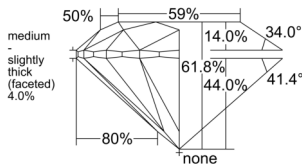

GIA®

FACSIMILE

GIA REPORT 7558374234

Verify this report at GIA.edu

GIA NATURAL DIAMOND DOSSIER®

May 29, 2026
GIA Report Number 7558374234
Shape and Cutting Style ..... Round Brilliant
Measurements ..... 4.64 - 4.66 x 2.88 mm

GRADING RESULTS

Carat Weight ..... 0.38 carat
Color Grade ..... J
Clarity Grade VS2
Cut Grade ..... Excellent

ADDITIONAL GRADING INFORMATION

Polish ..... Excellent
Symmetry ..... Excellent
Fluorescence ..... None
Clarity Characteristics ..... Cloud, Feather
Inscription(s): GIA 7558374234

PROPORTIONS

Profile to actual proportions

GRADING SCALES

GIA COLOR SCALE

COLORLESS	D
	E
	F
	G
	H
	I
	J
NEAR COLORLESS	K
	L
Faint	M
	N
	O
	P
Very Light	R
	S
	T
	U
	V
Light	W
	X
	Y
	Z

GIA CLARITY SCALE

FLAWLESS	INTERNAL FLAWLESS	
		EXCELLENT
VERY VERY SLIGHTLY INCLUDED	VVS₁	
	VVS₂	
VERY SLIGHTLY INCLUDED	VS₁	
	VS₂	
SLIGHTLY INCLUDED	SI₁	
	SI₂	
INCLUDED	I₁	
	I₂	
	I₃	
POOR		

GIA CUT SCALE

EXCELLENT
VERY GOOD
GOOD
FAIR
POOR