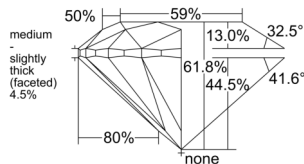

GIA®

FACSIMILE

GIA REPORT

7558381551

Verify this report at GIA.edu

GIA NATURAL DIAMOND DOSSIER®

May 29, 2026
GIA Report Number 7558381551
Shape and Cutting Style ..... Round Brilliant
Measurements ..... 4.27 - 4.31 x 2.65 mm

GRADING RESULTS

Carat Weight ..... 0.30 carat
Color Grade ..... F
Clarity Grade S11
Cut Grade ..... Excellent

ADDITIONAL GRADING INFORMATION

Polish ..... Very Good
Symmetry ..... Very Good
Fluorescence ..... None
Clarity Characteristics ..... Crystal, Cloud
Inscription(s): GIA 7558381551

PROPORTIONS

Profile to actual proportions