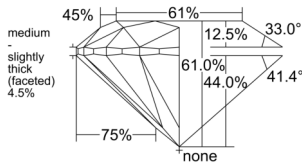

GIA®

FACSIMILE

GIA REPORT

7558384121

Verify this report at GIA.edu

GIA NATURAL DIAMOND DOSSIER®

May 30, 2026
GIA Report Number 7558384121
Shape and Cutting Style ..... Round Brilliant
Measurements ..... 4.29 - 4.31 x 2.63 mm

GRADING RESULTS

Carat Weight ..... 0.30 carat
Color Grade ..... K
Clarity Grade VS1
Cut Grade ..... Excellent

ADDITIONAL GRADING INFORMATION

Polish ..... Excellent
Symmetry ..... Excellent
Fluorescence ..... None
Clarity Characteristics ..... Feather, Cloud, Pinpoint
Inscription(s): GIA 7558384121

PROPORTIONS

Profile to actual proportions

GRADING SCALES

GIA COLOR SCALE

COLORLESS	D
	E
	F
	G
	H
	I
	J
NEAR COLORLESS	K
	L
Faint	M
	N
	O
	P
Very Light	Q
	R
	S
	T
	U
	V
Light	W
	X
	Y
	Z

GIA CLARITY SCALE

FLAWLESS	VERY VERY SLIGHTLY INCLUDED	VS₁	VS₂	SLIGHTLY INCLUDED	SI₁	SI₂	I₁	I₂	I₃									
										VERY SLIGHTLY INCLUDED	VERY SLIGHTLY INCLUDED	VERY SLIGHTLY INCLUDED	VERY SLIGHTLY INCLUDED	VERY SLIGHTLY INCLUDED	VERY SLIGHTLY INCLUDED	VERY SLIGHTLY INCLUDED	VERY SLIGHTLY INCLUDED	VERY SLIGHTLY INCLUDED

GIA CUT SCALE

EXCELLENT
VERY GOOD
GOOD
FAIR
POOR