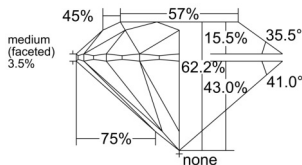

GIA®

FACSIMILE

GIA REPORT 7558385879

Verify this report at GIA.edu

GIA NATURAL DIAMOND DOSSIER®

May 30, 2026
GIA Report Number 7558385879
Shape and Cutting Style ..... Round Brilliant
Measurements ..... 5.26 - 5.29 x 3.28 mm

GRADING RESULTS

Carat Weight ..... 0.56 carat
Color Grade ..... H
Clarity Grade VS1
Cut Grade ..... Excellent

ADDITIONAL GRADING INFORMATION

Polish ..... Excellent
Symmetry ..... Excellent
Fluorescence ..... None
Clarity Characteristics..... Crystal, Pinpoint
Inscription(s): GIA 7558385879

PROPORTIONS

Profile to actual proportions

GRADING SCALES

GIA COLOR SCALE

COLORED	D
	E
	F
	G
	H
	I
	J
NEAR COLORLESS	K
	L
	M
	N
	O
	P
	Q
	R
	S
	T
	U
	V
	W
	X
	Y
LIGHT	Z

GIA CLARITY SCALE

FLAWLESS	VERY VERY SLIGHTLY INCLUDED	VS₁	VS₂	VS₁	VS₂	SI₁	SI₂	I₁	I₂	I₃		
											FLAWLESS	INTERNALLY FLAWLESS

GIA CUT SCALE

EXCELLENT
VERY GOOD
GOOD
FAIR
POOR