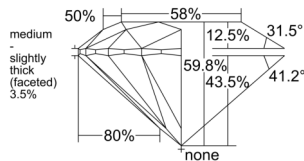

GIA®

FACSIMILE

GIA REPORT

7558387542

Verify this report at GIA.edu

GIA NATURAL DIAMOND DOSSIER®

May 29, 2026
GIA Report Number 7558387542
Shape and Cutting Style ..... Round Brilliant
Measurements ..... 4.52 - 4.54 x 2.71 mm

GRADING RESULTS

Carat Weight ..... 0.33 carat
Color Grade I
Clarity Grade VVS1
Cut Grade ..... Excellent

ADDITIONAL GRADING INFORMATION

Polish ..... Excellent
Symmetry ..... Excellent
Fluorescence ..... None
Clarity Characteristics ..... Cloud, Pinpoint, Feather
Inscription(s): GIA 7558387542

PROPORTIONS

Profile to actual proportions

GRADING SCALES

GIA COLOR SCALE	GIA CLARITY SCALE	GIA CUT SCALE	
D	FLAWLESS	EXCELLENT	
E	INTERNALLY FLAWLESS		
F		VVS₁	VERY GOOD
G	VVS₂		
H	VS₁	GOOD	
I	VS₂		
J	SI₁	FAIR	
K	SI₂		
L	I₁	POOR	
M			
N			
O	I₂		
P			
Q			
R	I₃		
S			
T			
U			
V			
W			
X			
Y			
Z