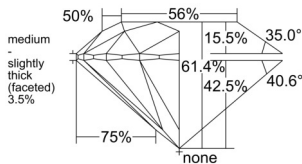

GIA®

FACSIMILE

GIA REPORT

7558390812

Verify this report at GIA.edu

GIA NATURAL DIAMOND DOSSIER®

May 30, 2026
GIA Report Number 7558390812
Shape and Cutting Style ..... Round Brilliant
Measurements ..... 5.28 - 5.32 x 3.26 mm

GRADING RESULTS

Carat Weight ..... 0.56 carat
Color Grade ..... D
Clarity Grade VS1
Cut Grade ..... Excellent

ADDITIONAL GRADING INFORMATION

Polish ..... Excellent
Symmetry ..... Excellent
Fluorescence ..... None
Clarity Characteristics ..... Crystal, Pinpoint
Inscription(s): GIA 7558390812

PROPORTIONS

Profile to actual proportions