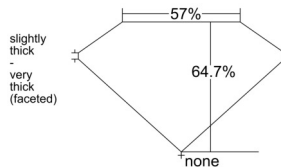

GIA®

FACSIMILE

GIA REPORT

7558394857

Verify this report at GIA.edu

GIA NATURAL DIAMOND DOSSIER®

June 01, 2026
GIA Report Number 7558394857
Shape and Cutting Style ..... Oval Brilliant
Measurements ..... 6.05 x 3.96 x 2.56 mm

GRADING RESULTS

Carat Weight ..... 0.40 carat
Color Grade I
Clarity Grade VS1

ADDITIONAL GRADING INFORMATION

Polish ..... Excellent
Symmetry ..... Very Good
Fluorescence ..... None
Clarity Characteristics..... Crystal, Cloud, Pinpoint
Inscription(s): GIA 7558394857

PROPORTIONS

Profile not to actual proportions

GRADING SCALES

GIA COLOR SCALE		GIA CLARITY SCALE			
COLORLESS	D	VERY VERY SLIGHTLY INCLUDED	FLAWLESS		
	E		INTERNALLY FLAWLESS		
	F	VERY SLIGHTLY INCLUDED	VVS₁		
	G		VVS₂		
	H		VS₁		
	NEAR COLORLESS	I	SLIGHTLY INCLUDED	VS₂	
		J		SI₁	
		FAINT	K	INCLUDED	SI₂
			L		I₁
			M		I₂
VERT LIGHT	N	LIGHT	I₃		
	O				
	P				
	Q				
	R