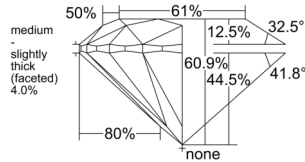

GIA®

FACSIMILE

GIA REPORT

7558397671

Verify this report at GIA.edu

GIA NATURAL DIAMOND DOSSIER®

June 03, 2026
GIA Report Number 7558397671
Shape and Cutting Style ..... Round Brilliant
Measurements ..... 4.29 - 4.33 x 2.63 mm

GRADING RESULTS

Carat Weight ..... 0.30 carat
Color Grade I
Clarity Grade VS2
Cut Grade ..... Excellent

ADDITIONAL GRADING INFORMATION

Polish ..... Excellent
Symmetry ..... Excellent
Fluorescence ..... None
Clarity Characteristics ..... Feather
Inscription(s): GIA 7558397671

PROPORTIONS

Profile to actual proportions

GRADING SCALES

GIA COLOR SCALE

COLORLESS	D
	E
	F
	G
	H
	I
	J
NEAR COLORLESS	K
	L
Faint	M
	N
	O
	P
	Q
	R
	S
	T
	U
	V
	W
	X
	Y
Light	Z

GIA CLARITY SCALE

FLAWLESS	INTERNAL FLAWLESS	
		FLAWLESS
VERY VERY SLIGHTLY INCLUDED	VVS₁	
	VVS₂	
VERY SLIGHTLY INCLUDED	VS₁	
	VS₂	
SLIGHTLY INCLUDED	SI₁	
	SI₂	
INCLUDED	I₁	
	I₂	
	I₃	

GIA CUT SCALE

EXCELLENT
VERY GOOD
GOOD
FAIR
POOR