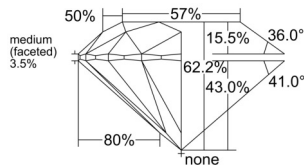

GIA®

FACSIMILE

GIA REPORT

7558398440

Verify this report at GIA.edu

GIA NATURAL DIAMOND DOSSIER®

June 01, 2026
GIA Report Number **7558398440**
Shape and Cutting Style ..... **Round Brilliant**
Measurements ..... **4.43 - 4.46 x 2.77 mm**

GRADING RESULTS

Carat Weight ..... **0.33 carat**
Color Grade ..... **I**
Clarity Grade **VVS2**
Cut Grade ..... **Excellent**

ADDITIONAL GRADING INFORMATION

Polish ..... **Excellent**
Symmetry ..... **Excellent**
Fluorescence ..... **None**
Clarity Characteristics..... **Cloud, Pinpoint**
Inscription(s): **GIA 7558398440**

PROPORTIONS

Profile to actual proportions