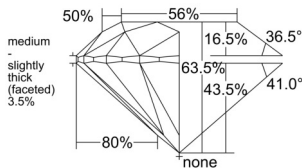

GIA®

FACSIMILE

GIA REPORT 7558399224

Verify this report at GIA.edu

GIA NATURAL DIAMOND DOSSIER®

June 02, 2026
GIA Report Number 7558399224
Shape and Cutting Style ..... Round Brilliant
Measurements ..... 4.86 - 4.91 x 3.10 mm

GRADING RESULTS

Carat Weight ..... 0.46 carat
Color Grade ..... H
Clarity Grade VVS2
Cut Grade ..... Excellent

ADDITIONAL GRADING INFORMATION

Polish ..... Excellent
Symmetry ..... Excellent
Fluorescence ..... Medium Blue
Clarity Characteristics..... Feather, Pinpoint, Indented Natural
Inscription(s): GIA 7558399224

PROPORTIONS

Profile to actual proportions