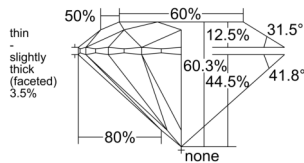

GIA®

FACSIMILE

GIA REPORT

7558406719

Verify this report at gia.edu

GIA NATURAL DIAMOND DOSSIER®

June 03, 2026
GIA Report Number 7558406719
Shape and Cutting Style ..... Round Brilliant
Measurements ..... 4.37 - 4.40 x 2.65 mm

GRADING RESULTS

Carat Weight ..... 0.30 carat
Color Grade ..... E
Clarity Grade S11
Cut Grade ..... Excellent

ADDITIONAL GRADING INFORMATION

Polish ..... Excellent
Symmetry ..... Excellent
Fluorescence ..... None
Clarity Characteristics ..... Feather, Cloud
Inscription(s): GIA 7558406719

PROPORTIONS

GRADING SCALES

GIA COLOR SCALE

COLORESS	D
	E
	F
	G
	H
	I
	J
NEAR COLORESS	K
	L
FANIT	M
	N
	O
	P
	Q
VERY LIGHT	R
	S
	T
	U
	V
	W
	X
	Y
LIGHT	Z

GIA CLARITY SCALE

FLAWLESS	VERY VERY SLIGHTLY INCLUDED	VS₁	VS₂	SL₁	SL₂	I₁	I₂	I₃			
									VERY SLIGHTLY INCLUDED	SLIGHTLY INCLUDED	INCLUDED

GIA CUT SCALE

EXCELLENT
VERY GOOD
GOOD
FAIR
POOR