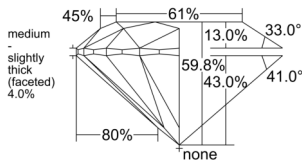

GIA®

FACSIMILE

GIA REPORT 7558406883

Verify this report at GIA.edu

GIA NATURAL DIAMOND DOSSIER®

June 03, 2026
GIA Report Number 7558406883
Shape and Cutting Style ..... Round Brilliant
Measurements ..... 4.71 - 4.72 x 2.82 mm

GRADING RESULTS

Carat Weight ..... 0.38 carat
Color Grade ..... K
Clarity Grade VS1
Cut Grade ..... Excellent

ADDITIONAL GRADING INFORMATION

Polish ..... Excellent
Symmetry ..... Excellent
Fluorescence ..... None
Clarity Characteristics..... Cloud, Crystal, Feather, Pinpoint
Inspection(s): GIA 7558406883

PROPORTIONS

Profile to actual proportions

GRADING SCALES

GIA COLOR SCALE	GIA CLARITY SCALE	GIA CUT SCALE	
D	FLAWLESS	EXCELLENT	
E	INTERNALLY FLAWLESS		
F		VVS₁	VERY GOOD
G	VVS₂		
H	VS₁	GOOD	
I	VS₂		
J	SI₁	FAIR	
K	SI₂		
L	I₁	POOR	
M			
N			
O	I₂		
P			
Q			
R	I₃		
S			
T			
U			
V			
W			
X			
Y			
Z