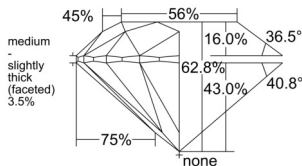

GIA®

FACSIMILE

GIA REPORT 7558407016

Verify this report at GIA.edu

GIA NATURAL DIAMOND DOSSIER®

June 03, 2026
GIA Report Number 7558407016
Shape and Cutting Style ..... Round Brilliant
Measurements ..... 4.27 - 4.30 x 2.69 mm

GRADING RESULTS

Carat Weight ..... 0.30 carat
Color Grade ..... J
Clarity Grade VS1
Cut Grade ..... Excellent

ADDITIONAL GRADING INFORMATION

Polish ..... Excellent
Symmetry ..... Excellent
Fluorescence ..... Faint
Clarity Characteristics..... Crystal, Needle, Pinpoint
Inscription(s): GIA 7558407016

PROPORTIONS

Profile to actual proportions