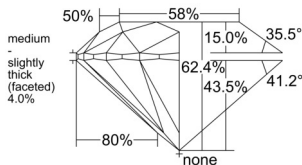

GIA®

FACSIMILE

GIA REPORT 7558407238

Verify this report at GIA.edu

GIA NATURAL DIAMOND DOSSIER®

June 03, 2026
GIA Report Number 7558407238
Shape and Cutting Style ..... Round Brilliant
Measurements ..... 4.27 - 4.29 x 2.67 mm

GRADING RESULTS

Carat Weight ..... 0.30 carat
Color Grade I
Clarity Grade VS1
Cut Grade ..... Excellent

ADDITIONAL GRADING INFORMATION

Polish ..... Excellent
Symmetry ..... Excellent
Fluorescence ..... None
Clarity Characteristics..... Crystal, Needle
Inscription(s): GIA 7558407238

PROPORTIONS

GRADING SCALES

GIA COLOR SCALE

COLORESS	D
	E
	F
	G
	H
	I
	J
NEAR COLORESS	K
	L
FANIT	M
	N
	O
	P
VERY LIGHT	Q
	R
	S
	T
	U
	V
	W
	X
	Y
LIGHT	Z

GIA CLARITY SCALE

FLAWLESS	INTERNAL FLAWLESS	
		FLAWLESS
VERY VERY SLIGHTLY INCLUDED	VVS₁	
	VVS₂	
VERY SLIGHTLY INCLUDED	VS₁	
	VS₂	
SLIGHTLY INCLUDED	SI₁	
	SI₂	
INCLUDED	I₁	
	I₂	
	I₃	

GIA CUT SCALE

EXCELLENT
VERY GOOD
GOOD
FAIR
POOR