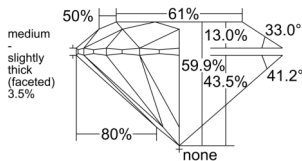

GIA®

FACSIMILE

GIA REPORT

7558409885

Verify this report at GIA.edu

GIA NATURAL DIAMOND DOSSIER®

June 03, 2026
GIA Report Number 7558409885
Shape and Cutting Style ..... Round Brilliant
Measurements ..... 4.62 - 4.64 x 2.77 mm

GRADING RESULTS

Carat Weight ..... 0.36 carat
Color Grade ..... F
Clarity Grade VS1
Cut Grade ..... Excellent

ADDITIONAL GRADING INFORMATION

Polish ..... Excellent
Symmetry ..... Excellent
Fluorescence ..... None
Clarity Characteristics..... Crystal, Feather, Pinpoint
Inscription(s): GIA 7558409885

PROPORTIONS

Profile to actual proportions

GRADING SCALES

GIA COLOR SCALE

COLORLESS	D
	E
	F
	G
	H
	I
	J
NEAR COLORLESS	K
	L
	M
	N
	O
	P
	Q
	R
	S
	T
	U
	V
	W
	X
	Y
LIGHT	Z

GIA CLARITY SCALE

VERY VERY SLIGHTLY INCLUDED	FLAWLESS
	INTERNALLY FLAWLESS
VERY SLIGHTLY INCLUDED	VVS₁
	VVS₂
SLIGHTLY INCLUDED	VS₁
	VS₂
INCLUDED	SI₁
	SI₂
	I₁
	I₂
	I₃

GIA CUT SCALE

EXCELLENT
VERY GOOD
GOOD
FAIR
POOR