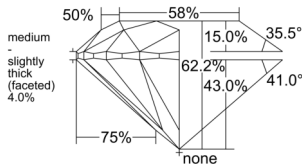

GIA®

FACSIMILE

GIA REPORT 7558410755

Verify this report at GIA.edu

GIA NATURAL DIAMOND DOSSIER®

June 04, 2026
GIA Report Number 7558410755
Shape and Cutting Style ..... Round Brilliant
Measurements ..... 4.28 - 4.30 x 2.67 mm

GRADING RESULTS

Carat Weight ..... 0.30 carat
Color Grade ..... K
Clarity Grade VS1
Cut Grade ..... Excellent

ADDITIONAL GRADING INFORMATION

Polish ..... Excellent
Symmetry ..... Excellent
Fluorescence ..... None
Clarity Characteristics ..... Cloud
Inscription(s): GIA 7558410755

PROPORTIONS

GRADING SCALES

GIA COLOR SCALE	GIA CLARITY SCALE	GIA CUT SCALE	
D	FLAWLESS	EXCELLENT	
E	INTERNALLY FLAWLESS		
F		VVS₁	VERY GOOD
G	VVS₂		
H	VS₁	GOOD	
I	VS₂		
J	SI₁	FAIR	
K	SI₂		
L	I₁	POOR	
M			
N			
O	I₂		
P			
Q			
R	I₃		
S			
T			
U			
V			
W			
X			
Y			
Z