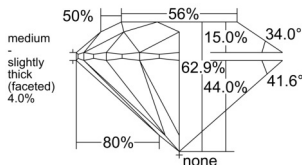

GIA®

FACSIMILE

GIA REPORT 7558413050

Verify this report at GIA.edu

GIA NATURAL DIAMOND DOSSIER®

June 03, 2026
GIA Report Number 7558413050
Shape and Cutting Style ..... Round Brilliant
Measurements ..... 5.25 - 5.28 x 3.31 mm

GRADING RESULTS

Carat Weight ..... 0.56 carat
Color Grade I
Clarity Grade VS1
Cut Grade ..... Excellent

ADDITIONAL GRADING INFORMATION

Polish ..... Excellent
Symmetry ..... Excellent
Fluorescence ..... Medium Blue
Clarity Characteristics..... Crystal, Pinpoint
Inscription(s): GIA 7558413050

PROPORTIONS

Profile to actual proportions

GRADING SCALES

GIA COLOR SCALE

COLORED	D
	E
	F
	G
	H
	I
	J
NEAR COLORLESS	K
	L
FAIN	M
	N
	O
	P
VERY LIGHT	Q
	R
	S
	T
	U
	V
	W
	X
	Y
LIGHT	Z

GIA CLARITY SCALE

FLAWLESS	VERY VERY SLIGHTLY INCLUDED	VS₁	VS₂	VS₁	VS₂	SL₁	SL₂	I₁	I₂	I₃	
											FLAWLESS
INTERNALLY FLAWLESS											

GIA CUT SCALE

EXCELLENT
VERY GOOD
GOOD
FAIR
POOR