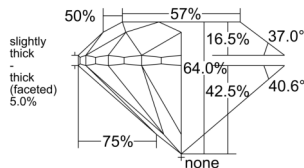

GIA®

FACSIMILE

GIA REPORT

7558414286

Verify this report at GIA.edu

GIA NATURAL DIAMOND DOSSIER®

June 03, 2026
GIA Report Number **7558414286**
Shape and Cutting Style ..... **Round Brilliant**
Measurements ..... **4.60 - 4.63 x 2.96 mm**

GRADING RESULTS

Carat Weight ..... **0.40 carat**
Color Grade ..... **G**
Clarity Grade **VVS2**
Cut Grade ..... **Very Good**

ADDITIONAL GRADING INFORMATION

Polish ..... **Excellent**
Symmetry ..... **Excellent**
Fluorescence ..... **None**
Clarity Characteristics..... **Needle, Feather, Pinpoint, Cloud**
Inscription(s): **GIA 7558414286**

PROPORTIONS

Profile to actual proportions

GRADING SCALES

GIA COLOR SCALE	GIA CLARITY SCALE	GIA CUT SCALE	
D	FLAWLESS	EXCELLENT	
E	INTERNALLY FLAWLESS		
F		VVS₁	VERY GOOD
G	VVS₂		
H	VS₁	GOOD	
I	VS₂		
J	SI₁	FAIR	
K	SI₂		
L	I₁	POOR	
M	I₂		
N	I₃		
O			
P			
Q			
R			
S			
T			
U			
V			
W			
X			
Y			
Z